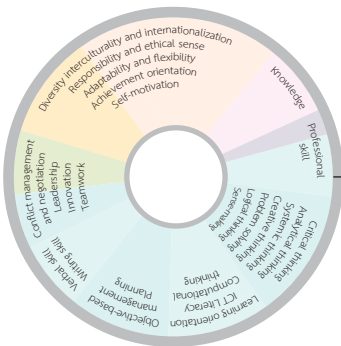

KMUTT Competence Palette[©]

TQF (๓๐๐.)

KMUTT Student QF

Competence list

Social Change Agents

Educational Development Team

8th floor, Classroom Building 4 (CB4), King Mongkut's University of Technology Thonburi (KMUTT)