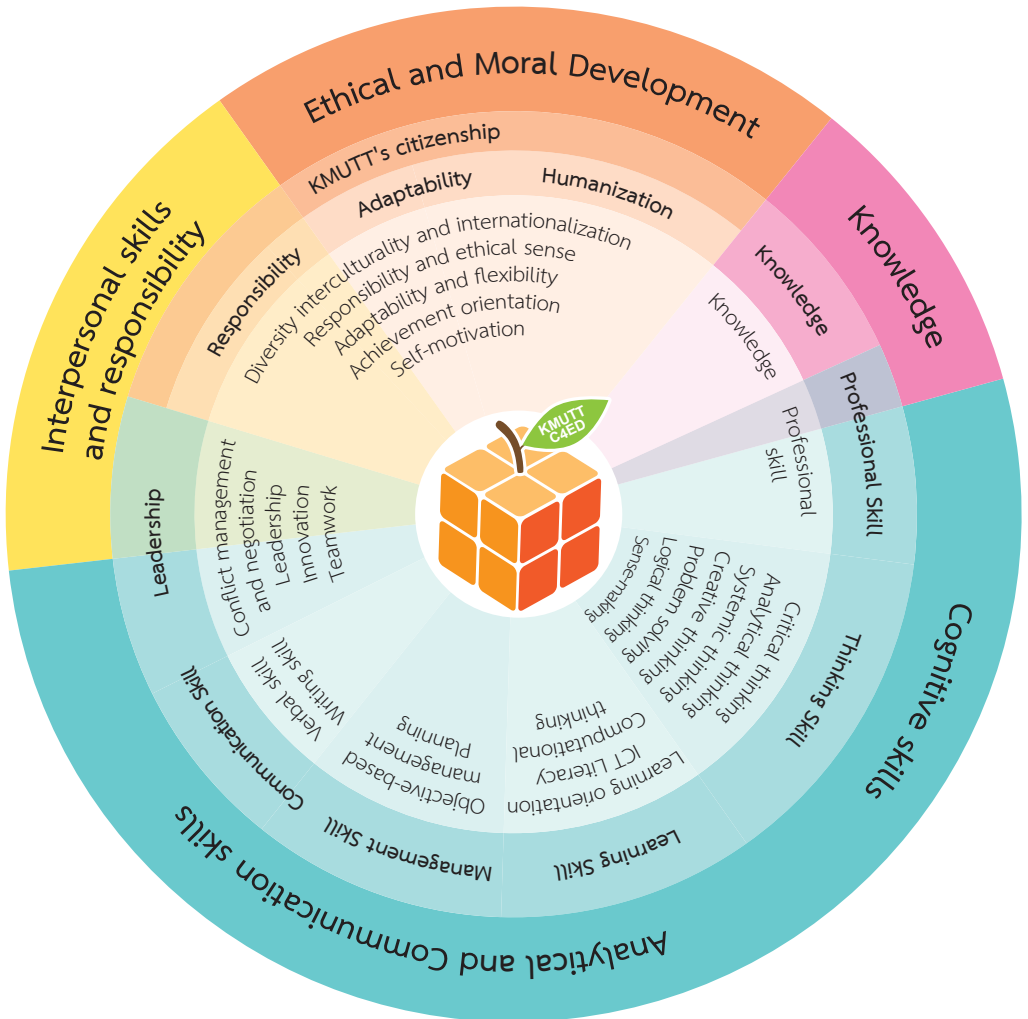

KMUTT Competence Palette[©]

TQF (๓๐๐.)

KMUTT Student QF

Competence list

Social Change Agents

Educational Development Team

8th floor, Classroom Building 4 (CB4), King Mongkut's University of Technology Thonburi (KMUTT)